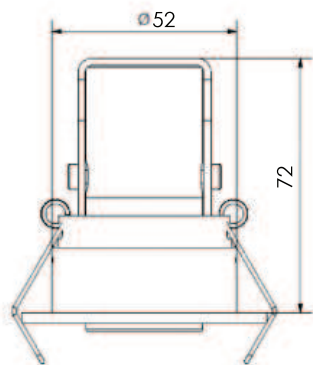

Colour Beam Temp. Angle	Red	Green	Blue	Amber	3000 K	4000 K	6300 K	RGB
10°	316151212	316151312	316151512	316151612	316155212	316155312	316155812	-
30°	316171212	316171312	316171512	316171612	316175212	316175312	316175812	316172112