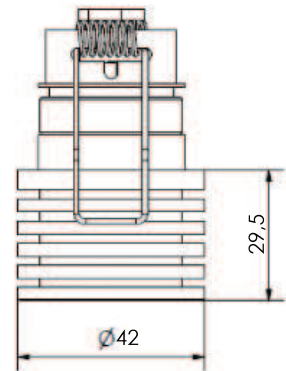

Beamer Semi Disc

-  Anodised
-  IP 20
-  Smart 3 channel drive 350 mA
-  Mono: X-leds 350/700 mA
RGB: 12/24/48 V DC
-  Mono: 1 x 2.5 W
RGB: 1 x 3.25 W
-  Smart 3 channel drive 700 mA
-  D: 37
H: 45
-  RJ45 connector
Standard for RGB devices