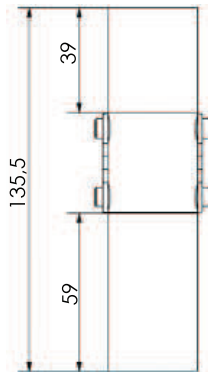

Beamer Up/Down

-  Anodised
-  IP 65
-  Smart 3 channel drive 350 mA
-  Mono: X-leds 350/700 mA
RGB: 12/24/48 V DC
-  Mono: 2 x 2.5 W
RGB: 2 x 3.25 W
-  Smart 3 channel drive 700 mA

 RJ45 connector
Standard for RGB devices

Housing Beamer Up/Down
number 25307002

Option: Surface box 60x60x25
Order Number: 011250002
(See Accessories)

Option: Surface box 60x60x40
Order Number: 011270002
(See Accessories)

Colour Beam Temp. Angle	Red	Green	Blue	Amber	3000 K	4000 K	6300 K	RGB
10° Up	253111212	253111312	253111512	253111612	253115212	253115312	253115812	-
30° Up	253131212	253131312	253131512	253131612	253135212	253135312	253135812	253132112
10° Down	253151212	253151312	253151512	253151612	253155212	253155312	253155812	-
30° Down	253171212	253171312	253171512	253171612	253175212	253175312	253175812	253172112