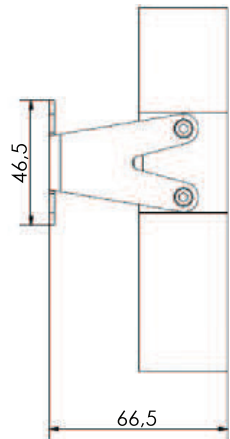

Beamer Up/Down

-  Anodised
-  IP 65
-  Smart 3 channel drive 350 mA
-  Mono: X-leds 350/700 mA
RGB: 12/24/48 V DC
-  Mono: 2 x 2.5 W
RGB: 2 x 3.25 W
-  Smart 3 channel drive 700 mA

 RJ45 connector
Standard for RGB devices

Housing Beamer Up/Down
number 25307002

Option: Surface box 60x60x25
Order Number: 011250002
(See Accessories)

Option: Surface box 60x60x40
Order Number: 011270002
(See Accessories)

Colour Beam Temp. Angle	Red	Green	Blue	Amber	3000 K	4000 K	6300 K	RGB
10° Up	253111212	253111312	253111512	253111612	253115212	253115312	253115812	-
30° Up	253131212	253131312	253131512	253131612	253135212	253135312	253135812	253132112
10° Down	253151212	253151312	253151512	253151612	253155212	253155312	253155812	-
30° Down	253171212	253171312	253171512	253171612	253175212	253175312	253175812	253172112