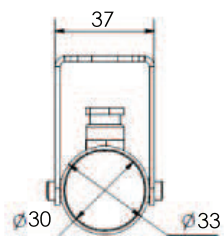

Beamer Up/Down

-  Anodised
-  IP 65
-  Smart 3 channel drive 350 mA
-  Mono: X-leds 350/700 mA
RGB: 12/24/48 V DC
-  Mono: 2 x 2.5 W
RGB: 2 x 3.25 W
-  Smart 3 channel drive 700 mA

 RJ45 connector
Standard for RGB devices

Housing Beamer Up/Down
number 25307002

Option: Surface box 60x60x25
Order Number: 011250002
(See Accessories)

Option: Surface box 60x60x40
Order Number: 011270002
(See Accessories)

Colour Beam Temp. Angle	Red	Green	Blue	Amber	3000 K	4000 K	6300 K	RGB
10° Up	253111212	253111312	253111512	253111612	253115212	253115312	253115812	-
30° Up	253131212	253131312	253131512	253131612	253135212	253135312	253135812	253132112
10° Down	253151212	253151312	253151512	253151612	253155212	253155312	253155812	-
30° Down	253171212	253171312	253171512	253171612	253175212	253175312	253175812	253172112