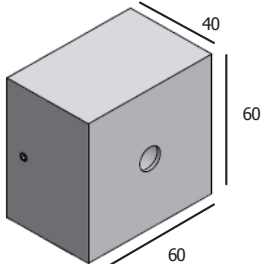

Beamer Up/Down

-  Anodised
-  IP 65
-  Smart 3 channel drive 350 mA
-  Mono: X-leds 350/700 mA
RGB: 12/24/48 V DC
-  Mono: 2 x 2.5 W
RGB: 2 x 3.25 W
-  Smart 3 channel drive 700 mA

 RJ45 connector
Standard for RGB devices

Housing Beamer Up/Down
number 25307002

Option: Surface box 60x60x25
Order Number: 011250002
(See Accessories)

Option: Surface box 60x60x40
Order Number: 011270002
(See Accessories)

Colour Beam Temp. Angle	Red	Green	Blue	Amber	3000 K	4000 K	6300 K	RGB
10° Up	253111212	253111312	253111512	253111612	253115212	253115312	253115812	-
30° Up	253131212	253131312	253131512	253131612	253135212	253135312	253135812	253132112
10° Down	253151212	253151312	253151512	253151612	253155212	253155312	253155812	-
30° Down	253171212	253171312	253171512	253171612	253175212	253175312	253175812	253172112