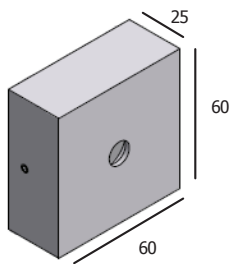

Beamer Up/Down

-  Anodised
-  IP 65
-  Smart 3 channel drive 350 mA
-  Mono: X-leds 350/700 mA
RGB: 12/24/48 V DC
-  Mono: 2 x 2.5 W
RGB: 2 x 3.25 W
-  Smart 3 channel drive 700 mA

 RJ45 connector
Standard for RGB devices

Housing Beamer Up/Down
number 25307002

Option: Surface box 60x60x25
Order Number: 011250002
(See Accessories)

Option: Surface box 60x60x40
Order Number: 011270002
(See Accessories)

Colour Beam Temp. Angle	Red	Green	Blue	Amber	3000 K	4000 K	6300 K	RGB
10° Up	253111212	253111312	253111512	253111612	253115212	253115312	253115812	-
30° Up	253131212	253131312	253131512	253131612	253135212	253135312	253135812	253132112
10° Down	253151212	253151312	253151512	253151612	253155212	253155312	253155812	-
30° Down	253171212	253171312	253171512	253171612	253175212	253175312	253175812	253172112