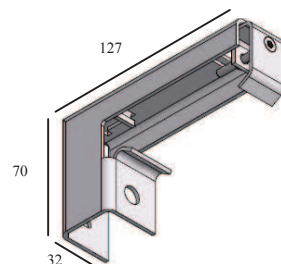

Coveline Super L 500 / 1000

-  Anodised
-  IP 20
-  Drive built in
Control trough external DMX
-  Mono: 230 V AC
RGB: 12/24/48 V DC
-  L 500 Mono: 16 x 2.5 W
RGB: 16 x 3.25 W
-  L 1000 Mono: 32 x 2.5 W
RGB: 32 x 3.25 W
-  Dimmer built in if required
Control trough external DMX

Option: Orientable assembly
Order Number: (See Accessories)

Option: Coveline super L surface bracket
Order Number: 01272002 (See Accessories)

Option: Coveline super L wall bracket
Order Number: 012700002 (See Accessories)