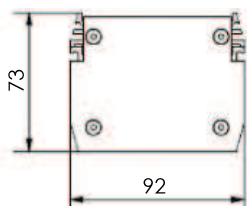

Coveline Super L 500 / 1000

-  Anodised
-  IP 20
-  Drive built in
Control trough external DMX
-  Mono: 230 V AC
RGB: 12/24/48 V DC
-  L 500 Mono: 16 x 2.5 W
RGB: 16 x 3.25 W
-  L 1000 Mono: 32 x 2.5 W
RGB: 32 x 3.25 W
-  Dimmer built in if required
Control trough external DMX

Option: Orientable assembly
Order Number: (See Accessories)

Option: Coveline super L surface bracket
Order Number: 01272002 (See Accessories)

Option: Coveline super L wall bracket
Order Number: 012700002 (See Accessories)