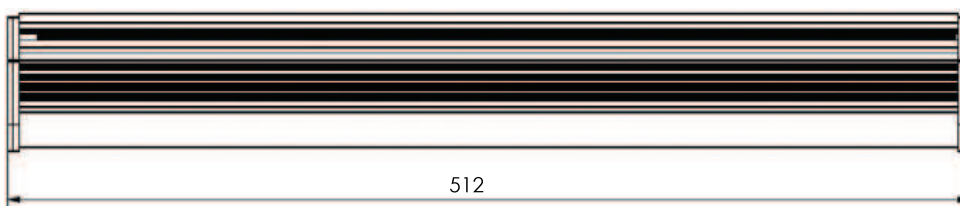

Coveline Super L 500 / 1000

-  Anodised
-  IP 20
-  Drive built in
Control trough external DMX
-  Mono: 230 V AC
RGB: 12/24/48 V DC
-  L 500 Mono: 16 x 2.5 W
RGB: 16 x 3.25 W
-  L 1000 Mono: 32 x 2.5 W
RGB: 32 x 3.25 W
-  Dimmer built in if required
Control trough external DMX

Option: Orientable assembly
Order Number: (See Accessories)

Option: Coveline super L surface bracket
Order Number: 01272002 (See Accessories)

Option: Coveline super L wall bracket
Order Number: 012700002 (See Accessories)

Colour Beam Angle \ Temp.	3000 K	4000 K	6300 K	RGB
L 500 - 10°	113701002	113701902	113701102	-
L 500 - 30°	113801002	113801902	113801102	113802102
L 1000 - 10°	113721002	113721902	113721102	-
L 1000 - 30°	113821002	113821902	113821102	113822102