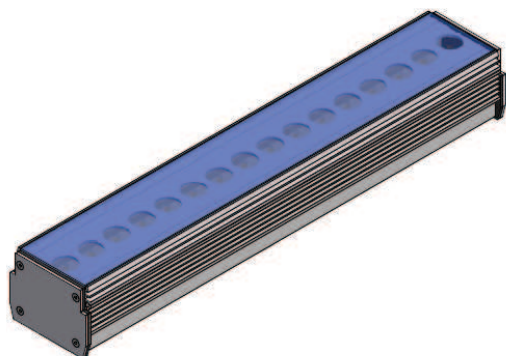

Coveline Super L 500 / 1000

-  Anodised
-  IP 20
-  Drive built in
Control trough external DMX
-  Mono: 230 V AC
RGB: 12/24/48 V DC
-  L 500 Mono: 16 x 2.5 W
RGB: 16 x 3.25 W
-  L 1000 Mono: 32 x 2.5 W
RGB: 32 x 3.25 W
-  Dimmer built in if required
Control trough external DMX

Option: Orientable assembly
Order Number: (See Accessories)

Option: Coveline super L surface bracket
Order Number: 01272002 (See Accessories)

Option: Coveline super L wall bracket
Order Number: 012700002 (See Accessories)

Colour Beam Angle \ Temp.	3000 K	4000 K	6300 K	RGB
L 500 - 10°	113701002	113701902	113701102	-
L 500 - 30°	113801002	113801902	113801102	113802102
L 1000 - 10°	113721002	113721902	113721102	-
L 1000 - 30°	113821002	113821902	113821102	113822102