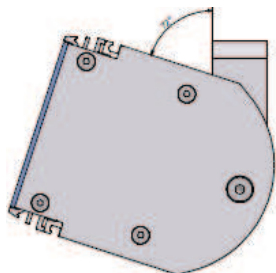

Coveline Super L 500 / 1000

-  Anodised
-  IP 20
-  Drive built in
Control trough external DMX
-  Mono: 230 V AC
RGB: 12/24/48 V DC
-  L 500 Mono: 16 x 2.5 W
RGB: 16 x 3.25 W
-  L 1000 Mono: 32 x 2.5 W
RGB: 32 x 3.25 W
-  Dimmer built in if required
Control trough external DMX

Option: Orientable assembly
Order Number: (See Accessories)

Option: Coveline super L surface bracket
Order Number: 01272002 (See Accessories)

Option: Coveline super L wall bracket
Order Number: 012700002 (See Accessories)