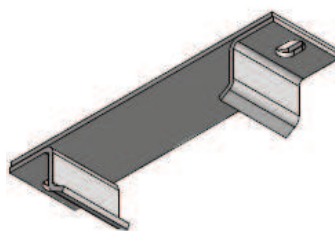

Coveline Super L 500 / 1000

-  Anodised
-  IP 20
-  Drive built in
Control trough external DMX
-  Mono: 230 V AC
RGB: 12/24/48 V DC
-  L 500 Mono: 16 x 2.5 W
RGB: 16 x 3.25 W
-  L 1000 Mono: 32 x 2.5 W
RGB: 32 x 3.25 W
-  Dimmer built in if required
Control trough external DMX

Option: Orientable assembly
Order Number: (See Accessories)

Option: Coveline super L surface bracket
Order Number: 01272002 (See Accessories)

Option: Coveline super L wall bracket
Order Number: 012700002 (See Accessories)