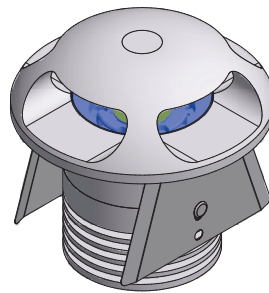

NEW

Ground Sweep Four

- Anodised
- IP 67
- Smart 3 channel drive 350 mA
- Mono: X-leds 350/700 mA
RGB: 12/24/48 V DC
- Mono: 3 x 2.5 W
RGB: 3 x 3.25 W
- Smart 3 channel drive 700 mA
- D: 64 mm
H: 90 mm

RJ45 connector
Standard for RGB devices

- Natural
- IP 67
- 700 mA
- 400 lm CRI >80 = 1 x 6.2 W
- Smart 3 channel drive 700 mA
- D: 64 mm
H: 90 mm

Colored version
Red-Green-Blue-Amber-RGB

White version
White 3000 K

Option: Putter Tri Floor recessed box
Order Number: 015060000
(See Accessories)

Colour Beam Angle	Temp. Angle	Red	Green	Blue	Amber	3000 K	RGB
120°		752201212	752201312	752201512	752201612	752095212	752202112