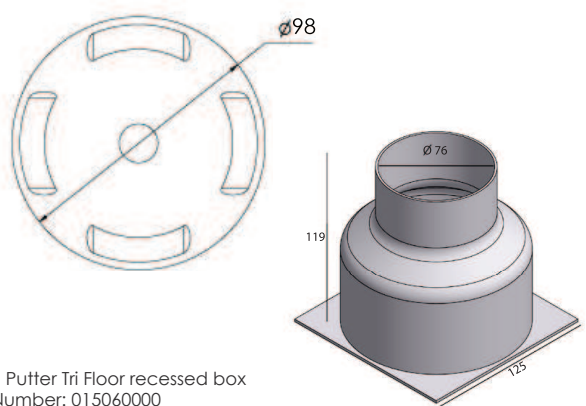

NEW

Ground Sweep Four

- Anodised
- IP 67
- Smart 3 channel drive 350 mA
- Mono: X-leds 350/700 mA
RGB: 12/24/48 V DC
- Mono: 3 x 2.5 W
RGB: 3 x 3.25 W
- Smart 3 channel drive 700 mA
- D: 64 mm
H: 90 mm

RJ45 connector
Standard for RGB devices

- Natural
- IP 67
- 700 mA
- 400 lm CRI >80 = 1 x 6.2 W
- Smart 3 channel drive 700 mA
- D: 64 mm
H: 90 mm

Colored version
Red-Green-Blue-Amber-RGB

White version
White 3000 K

Option: Putter Tri Floor recessed box
Order Number: 015060000
(See Accessories)