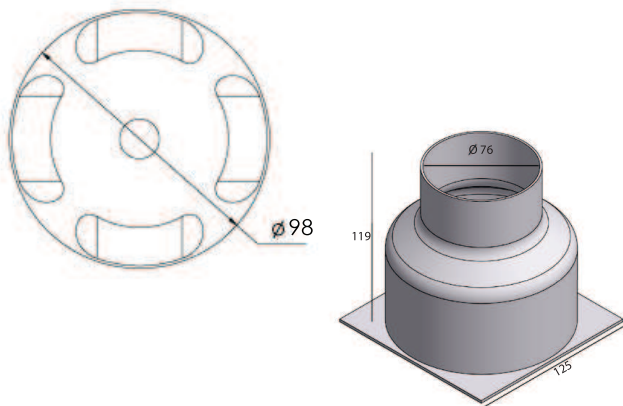

NEW

Ground Sweep Four

- Anodised
- IP 67
- Smart 3 channel drive 350 mA
- Mono: X-leds 350/700 mA
RGB: 12/24/48 V DC
- Mono: 3 x 2.5 W
RGB: 3 x 3.25 W
- Smart 3 channel drive 700 mA
- D: 64 mm
H: 90 mm

RJ45 connector
Standard for RGB devices

- Natural
- IP 67
- 700 mA
- 400 lm CRI >80 = 1 x 6.2 W
- Smart 3 channel drive 700 mA
- D: 64 mm
H: 90 mm

Colored version
Red-Green-Blue-Amber-RGB

White version
White 3000 K

Option: Putter Tri Floor recessed box
Order Number: 015060000
(See Accessories)