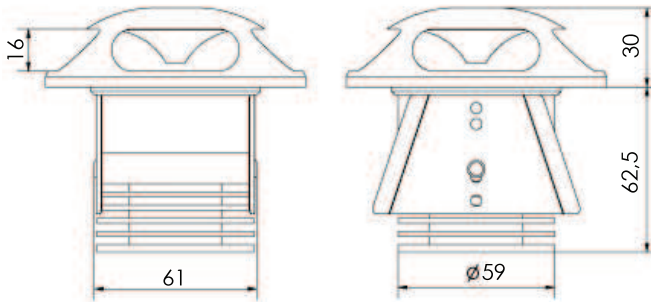

NEW

Ground Sweep Four

- Anodised
- IP 67
- Smart 3 channel drive 350 mA
- Mono: X-leds 350/700 mA
RGB: 12/24/48 V DC
- Mono: 3 x 2.5 W
RGB: 3 x 3.25 W
- Smart 3 channel drive 700 mA
- D: 64 mm
H: 90 mm

RJ45 connector
Standard for RGB devices

- Natural
- IP 67
- 700 mA
- 400 lm CRI >80 = 1 x 6.2 W
- Smart 3 channel drive 700 mA
- D: 64 mm
H: 90 mm

Colored version
Red-Green-Blue-Amber-RGB

White version
White 3000 K

Option: Putter Tri Floor recessed box
Order Number: 015060000
(See Accessories)