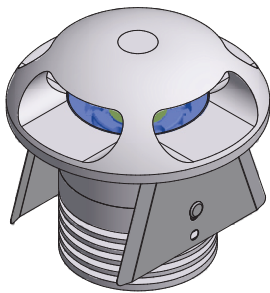

NEW

Ground Sweep Four

- Anodised
- IP 67
- Smart 3 channel drive 350 mA
- Mono: X-leds 350/700 mA
RGB: 12/24/48 V DC
- Mono: 3 x 2.5 W
RGB: 3 x 3.25 W
- Smart 3 channel drive 700 mA
- D: 64 mm
H: 90 mm

RJ45 connector
Standard for RGB devices

- Natural
- IP 67
- 700 mA
- 400 lm CRI >80 = 1 x 6.2 W
- Smart 3 channel drive 700 mA
- D: 64 mm
H: 90 mm

Colored version
Red-Green-Blue-Amber-RGB

White version
White 3000 K

Option: Putter Tri Floor recessed box
Order Number: 015060000
(See Accessories)

Colour Beam Angle	Temp. Angle	Red	Green	Blue	Amber	3000 K	RGB
120°		752201212	752201312	752201512	752201612	752095212	752202112