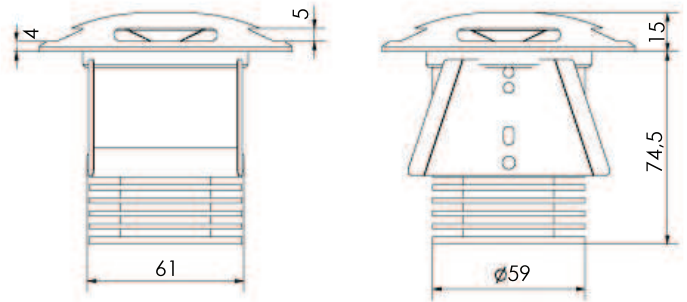

NEW

Ground Sweep Four

- Anodised
- IP 67
- Smart 3 channel drive 350 mA
- Mono: X-leds 350/700 mA
RGB: 12/24/48 V DC
- Mono: 3 x 2.5 W
RGB: 3 x 3.25 W
- Smart 3 channel drive 700 mA
- D: 64 mm
H: 90 mm

RJ45 connector
Standard for RGB devices

- Natural
- IP 67
- 700 mA
- 400 lm CRI >80 = 1 x 6.2 W
- Smart 3 channel drive 700 mA
- D: 64 mm
H: 90 mm

Colored version
Red-Green-Blue-Amber-RGB

White version
White 3000 K

Option: Putter Tri Floor recessed box
Order Number: 015060000
(See Accessories)