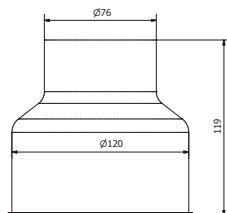

Putter Tri

-  Anodised
-  IP 67
-  Smart 3 channel drive 350 mA
-  Mono: X-leds 350/700 mA
RGB: 12/24/48 V DC
-  Mono: 3 x 2.5 W
RGB: 3 x 3.25 W
-  Smart 3 channel drive 700 mA
-  D: 64 mm
H: 90 mm

Option: Putter Tri Floor recessed box
Order Number: 015060000
(See Accessories)