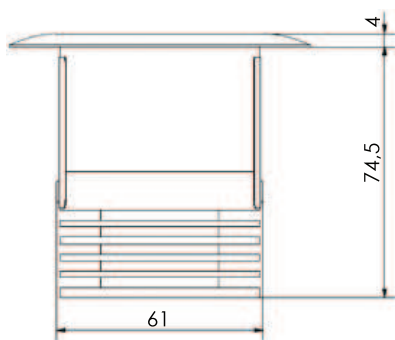

Putter Tri

-  Anodised
-  IP 67
-  Smart 3 channel drive 350 mA
-  Mono: X-leds 350/700 mA
RGB: 12/24/48 V DC
-  Mono: 3 x 2.5 W
RGB: 3 x 3.25 W
-  Smart 3 channel drive 700 mA
-  D: 64 mm
H: 90 mm

Option: Putter Tri Floor recessed box
Order Number: 015060000
(See Accessories)