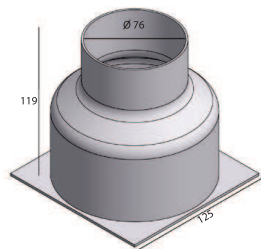

Putter Tri

-  Anodised
-  IP 67
-  Smart 3 channel drive 350 mA
-  Mono: X-leds 350/700 mA
RGB: 12/24/48 V DC
-  Mono: 3 x 2.5 W
RGB: 3 x 3.25 W
-  Smart 3 channel drive 700 mA
-  D: 64 mm
H: 90 mm

Option: Putter Tri Floor recessed box
Order Number: 015060000
(See Accessories)

Colour Beam Angle	Red	Green	Blue	Amber	3000 K	4000 K	6300 K	RGB
10°	557251212	557251312	557251512	557251612	557255212	557255312	557255812	-
30°	557271212	557271312	557271512	557271612	557275212	557275312	557275812	557272112