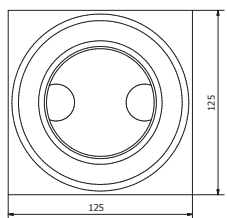

Putter Tri

-  Anodised
-  IP 67
-  Smart 3 channel drive 350 mA
-  Mono: X-leds 350/700 mA
RGB: 12/24/48 V DC
-  Mono: 3 x 2.5 W
RGB: 3 x 3.25 W
-  Smart 3 channel drive 700 mA
-  D: 64 mm
H: 90 mm

Option: Putter Tri Floor recessed box
Order Number: 015060000
(See Accessories)

Colour Beam Angle	Red	Green	Blue	Amber	3000 K	4000 K	6300 K	RGB
10°	557251212	557251312	557251512	557251612	557255212	557255312	557255812	-
30°	557271212	557271312	557271512	557271612	557275212	557275312	557275812	557272112