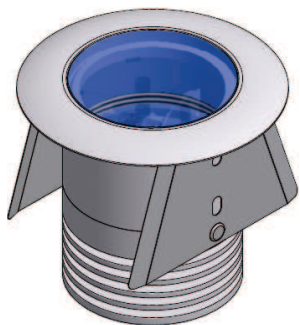

Putter Tri

-  Anodised
-  IP 67
-  Smart 3 channel drive 350 mA
-  Mono: X-leds 350/700 mA
RGB: 12/24/48 V DC
-  Mono: 3 x 2.5 W
RGB: 3 x 3.25 W
-  Smart 3 channel drive 700 mA
-  D: 64 mm
H: 90 mm

Option: Putter Tri Floor recessed box
Order Number: 015060000
(See Accessories)

Colour Beam Angle	Red	Green	Blue	Amber	3000 K	4000 K	6300 K	RGB
10°	557251212	557251312	557251512	557251612	557255212	557255312	557255812	-
30°	557271212	557271312	557271512	557271612	557275212	557275312	557275812	557272112