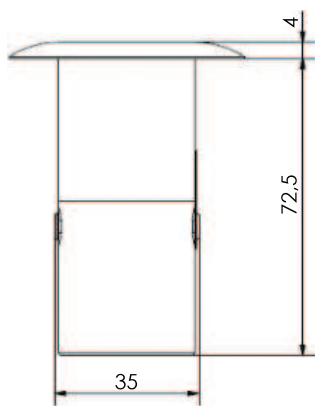

Putter

-  Anodised
-  IP 67
-  Smart 3 channel drive 350 mA
-  Mono: X-leds 350/700 mA
RGB: 12/24/48 V DC
-  Mono: 1 x 2.5 W
RGB: 1 x 3.25 W
-  Smart 3 channel drive 700 mA
-  D: 37 mm
H: 75 mm

 RJ45 connector
Standard for RGB devices

Option: Putter Floor recessed box
Order Number: 015040000
(See Accessories)

Colour Beam Temp. Angle	Red	Green	Blue	Amber	3000 K	4000 K	6300 K	RGB
10°	557051212	557051312	557051512	557051612	557055212	557055312	557055812	-
30°	557071212	557071312	557071512	557071612	557075212	557075312	557075812	557072112