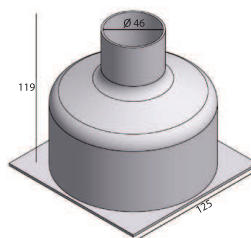

Putter

-  Anodised
-  IP 67
-  Smart 3 channel drive 350 mA
-  Mono: X-leds 350/700 mA
RGB: 12/24/48 V DC
-  Mono: 1 x 2.5 W
RGB: 1 x 3.25 W
-  Smart 3 channel drive 700 mA
-  D: 37 mm
H: 75 mm

 RJ45 connector
Standard for RGB devices

Option: Putter Floor recessed box
Order Number: 015040000
(See Accessories)

Colour Beam Temp. Angle	Red	Green	Blue	Amber	3000 K	4000 K	6300 K	RGB
10°	557051212	557051312	557051512	557051612	557055212	557055312	557055812	-
30°	557071212	557071312	557071512	557071612	557075212	557075312	557075812	557072112