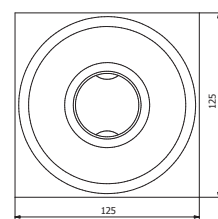

Putter

-  Anodised
-  IP 67
-  Smart 3 channel drive 350 mA
-  Mono: X-leds 350/700 mA
RGB: 12/24/48 V DC
-  Mono: 1 x 2.5 W
RGB: 1 x 3.25 W
-  Smart 3 channel drive 700 mA
-  D: 37 mm
H: 75 mm

 RJ45 connector
Standard for RGB devices

Option: Putter Floor recessed box
Order Number: 015040000
(See Accessories)

Colour Beam Temp. Angle	Red	Green	Blue	Amber	3000 K	4000 K	6300 K	RGB
10°	557051212	557051312	557051512	557051612	557055212	557055312	557055812	-
30°	557071212	557071312	557071512	557071612	557075212	557075312	557075812	557072112