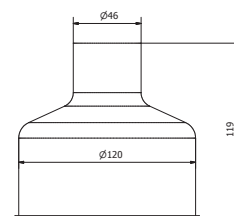

Putter

-  Anodised
-  IP 67
-  Smart 3 channel drive 350 mA
-  Mono: X-leds 350/700 mA
RGB: 12/24/48 V DC
-  Mono: 1 x 2.5 W
RGB: 1 x 3.25 W
-  Smart 3 channel drive 700 mA
-  D: 37 mm
H: 75 mm

 RJ45 connector
Standard for RGB devices

Option: Putter Floor recessed box
Order Number: 015040000
(See Accessories)

Colour Beam Temp. Angle	Red	Green	Blue	Amber	3000 K	4000 K	6300 K	RGB
10°	557051212	557051312	557051512	557051612	557055212	557055312	557055812	-
30°	557071212	557071312	557071512	557071612	557075212	557075312	557075812	557072112